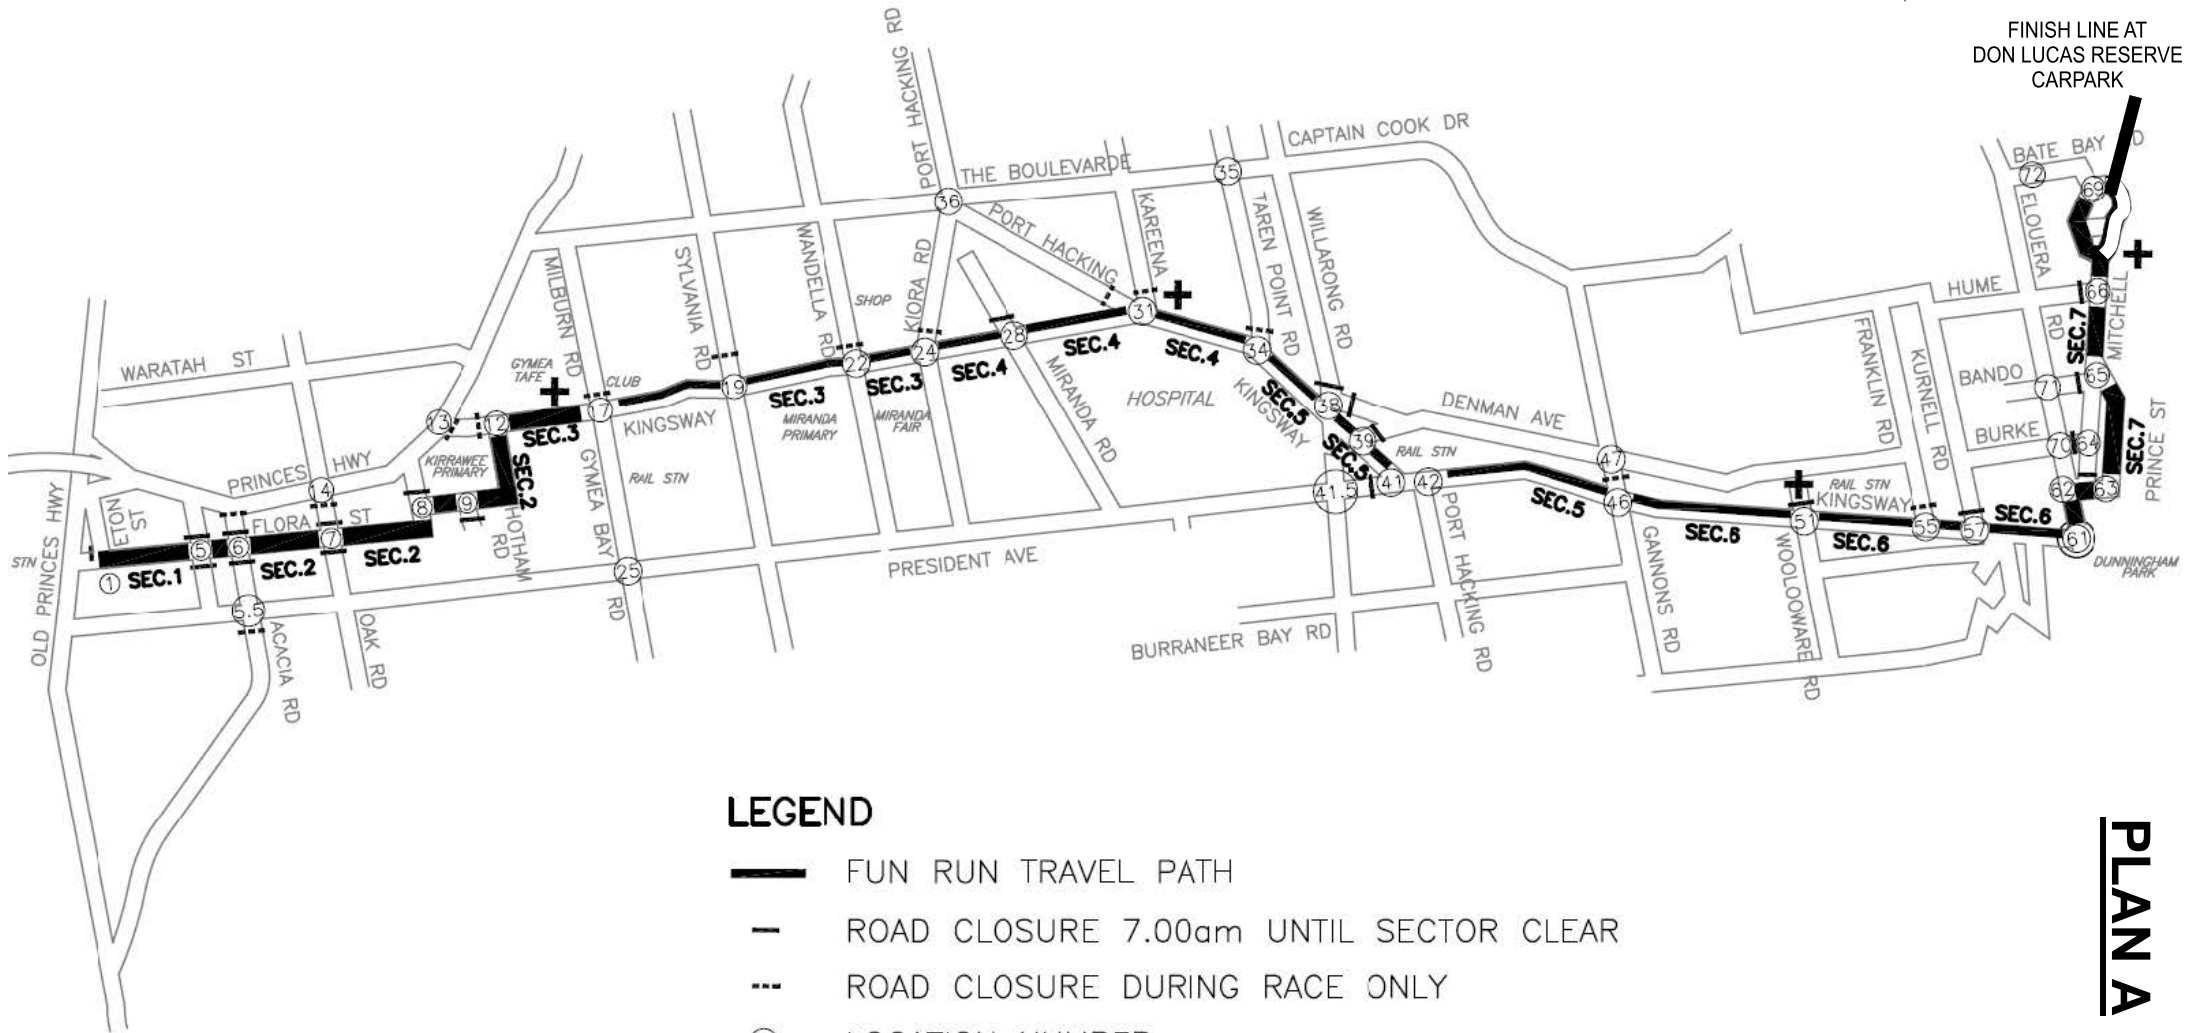

SUTHERLAND TO SURF FUN RUN TRAVEL PATH

ALL PARTICIPANTS START AT 7:30AM

FINISH LINE AT
DON LUCAS RESERVE
CARPARK

LEGEND

-  FUN RUN TRAVEL PATH
-  ROAD CLOSURE 7.00am UNTIL SECTOR CLEAR
-  ROAD CLOSURE DURING RACE ONLY
-  LOCATION NUMBER
-  FIRST AID AND DRINK STATION

PLAN A